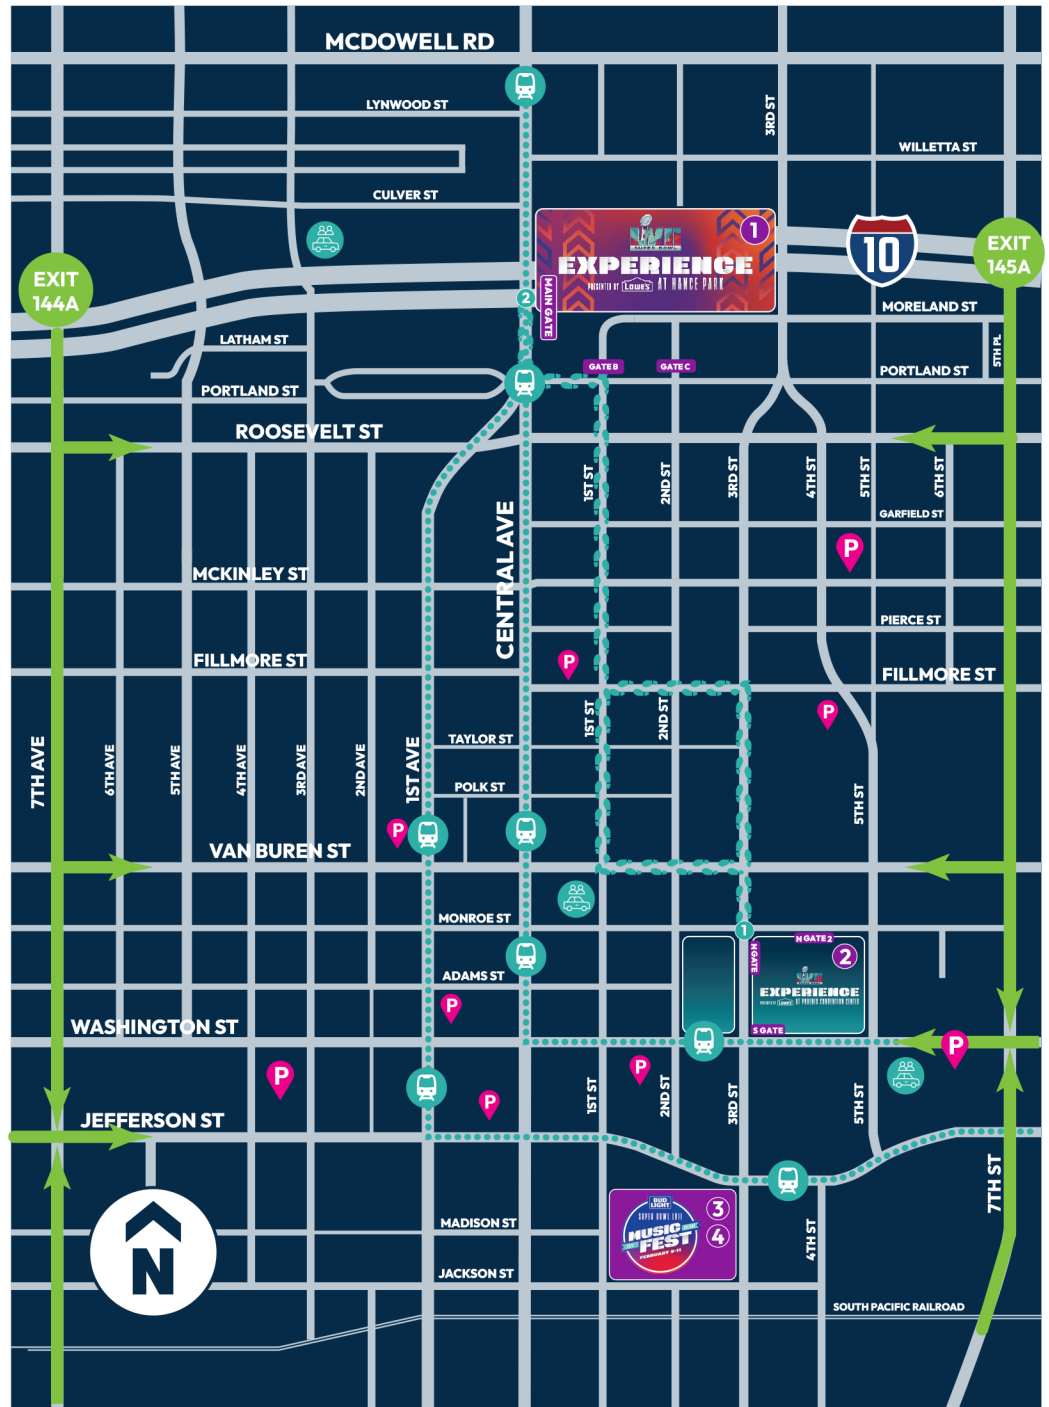

DOWNTOWN PHOENIX MAP

EVENTS

1. SUPER BOWL EXPERIENCE

PRESENTED BY LOWE'S AT MARGARET T. HANCE PARK

February 9-10 (Thursday & Friday) 2:00 PM - 10:00 PM
 February 11 (Saturday) 10:00 AM - 10:00 PM
 February 12 (Sunday) 11:00 AM - 9:00 PM

3. BUD LIGHT MUSIC FEST

AT FOOTPRINT CENTER

February 9-11 (Thursday - Saturday)

4. OPENING NIGHT

PRESENTED BY FAST TWITCH AT FOOTPRINT CENTER

February 6 (Monday) 4:00 PM - 9:00 PM

TRANSPORTATION

RECOMMENDED WALKING ROUTE

PHOENIX CONVENTION CENTER 1 0.9 MI 18 MIN WALK 2 MARGARET T. HANCE PARK

LIGHT RAIL

RIDESHARE

DRIVING

RECOMMENDED DRIVING ROUTES

PARKING

ACE Parking App

To reserve your parking in advance, download the ACE Parking App on Apple or Android.

[SPACE.ACEPARKING.COM/SUPERBOWLEXPERIENCE](https://space.aceparking.com/superbowlexperience)

Map is subject to change.