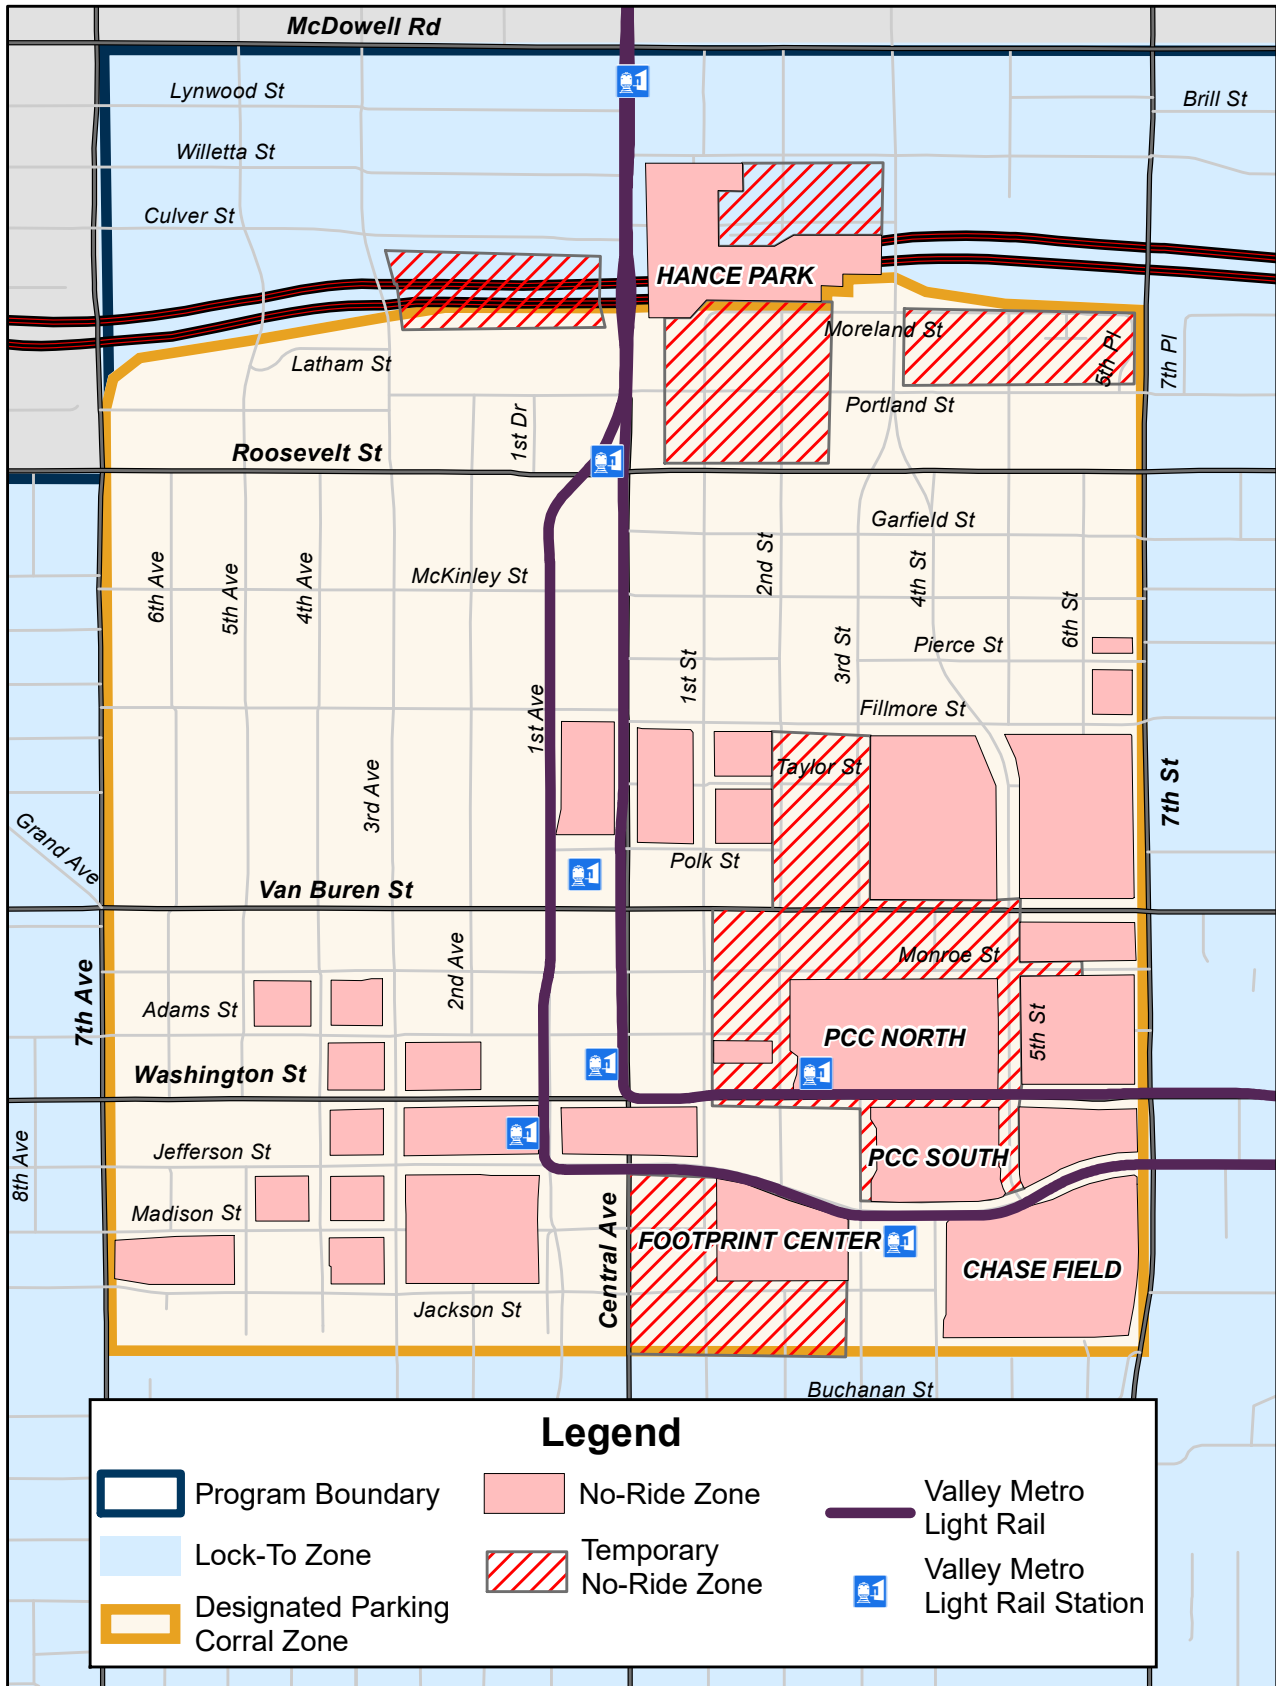

Shared Micromobility Program Super Bowl No-Ride Zones

Legend

	Program Boundary		No-Ride Zone		Valley Metro Light Rail
	Lock-To Zone		Temporary No-Ride Zone		Valley Metro Light Rail Station
	Designated Parking Corral Zone				