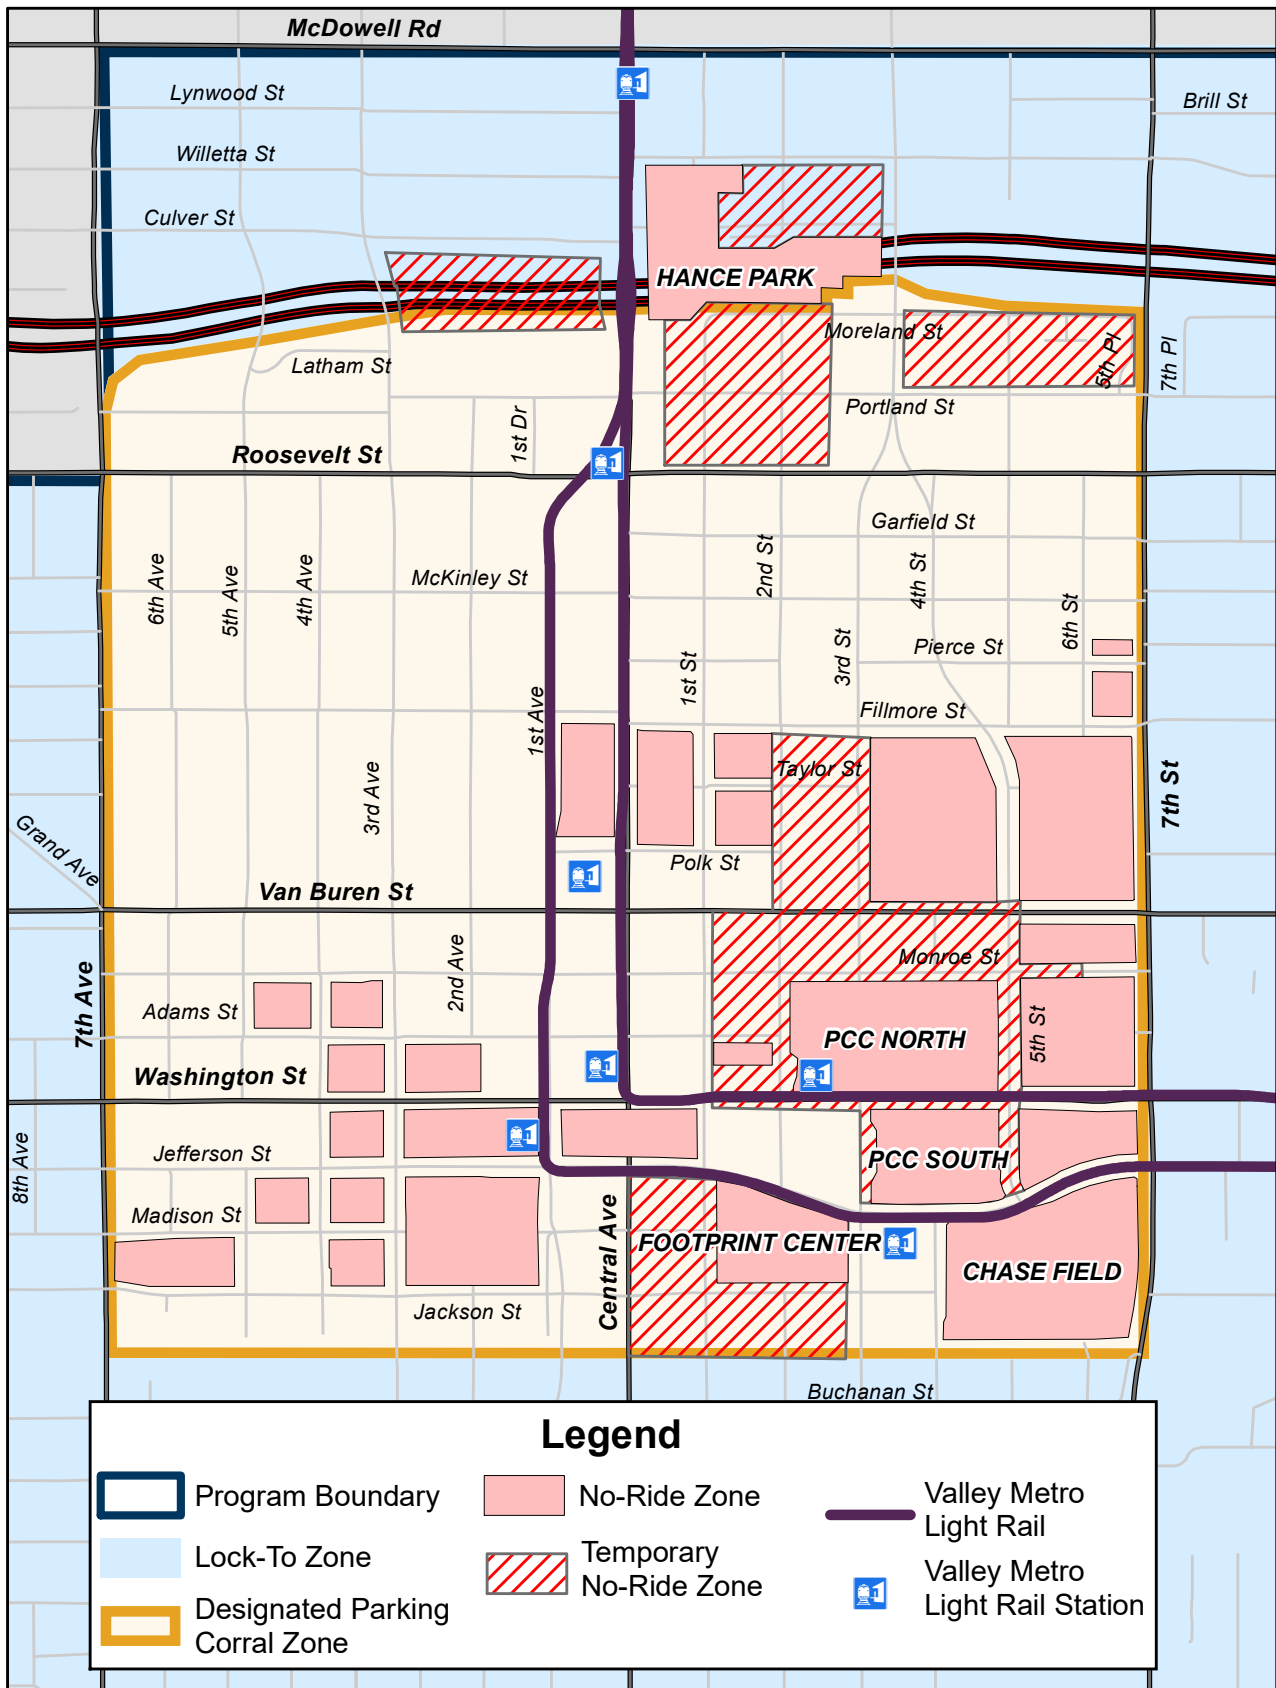

Shared Micromobility Program Super Bowl No-Ride Zones

Legend

- | | | | | | |
|---|--------------------------------|---|------------------------|---|---------------------------------|
|  | Program Boundary |  | No-Ride Zone |  | Valley Metro Light Rail |
|  | Lock-To Zone |  | Temporary No-Ride Zone |  | Valley Metro Light Rail Station |
|  | Designated Parking Corral Zone | | | | |